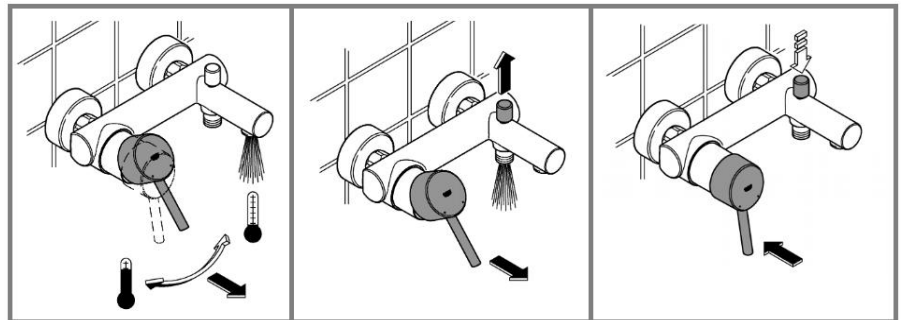

PROJECT		REF		REV	ITEM CODE	
LOCATION		DATE			PAGE	

SANITARY WARE SPECIFICATION SHEET

GROHE CONCETTO

A CYLINDRICAL STATEMENT

Inviting design. The formal beauty of the cylinder and the softness of circular elements are perfectly expressed in the Concetto range. Take pleasure in the harmony and perfect ergonomics of precisely drawn lines, angles and curves. Concetto is a unique expression of pure style. A brilliant feature is the strikingly angled operating lever, subtly inviting you to reach out and touch. The space between pure aesthetics and optimum functionality is bridged brilliantly by the finish of the GROHE StarLight surfaces.

GROHE SilkMove cartridge technology for smooth handling

This premium tap comes with a continuously variable water temperature and volume adjustment technology, ensuring effortless lever operation even after years of use.

Easy to clean thanks to the GROHE StarLight chrome coating

Just wipe the tap down with a dry cloth – the ultra smooth surface finish is scratch resistant and ensures a lasting luminous sheen. You'll save plenty of time cleaning while your tap always looks shiny and new.

Pos.-nr.	Prod. description	Order-nr.
1	Lever	46723000
2	Cap	46578000
3	Cartridge	46048000
4	Mousseur	13952000
5	Diverter knob	64309000
6	Diverter	65655000
7	Non-return valve	08565000
8	Screw connection 1/2"	45044000
9	S-union	12662000
10	Temperature limiter	46375000*
11	Special spanner	19377000*
12	Extension 3/4", 20 mm	0713000M*

Optional accessories

Note:

* All information of the above is for the reference only. No prior notice is made if any changes.