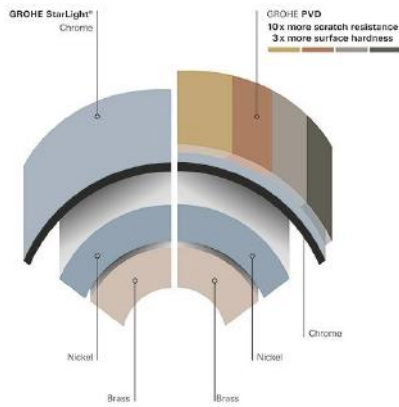

PROJECT		REF		REV	ITEM CODE	
LOCATION		DATE			PAGE	

SANITARY WARE SPECIFICATION SHEET

GROHE CONCETTO

A CYLINDRICAL STATEMENT

Inviting design. The formal beauty of the cylinder and the softness of circular elements are perfectly expressed in the Concetto range. Take pleasure in the harmony and perfect ergonomics of precisely drawn lines, angles and curves. Concetto is a unique expression of pure style. A brilliant feature is the strikingly angled operating lever, subtly inviting you to reach out and touch. The space between pure aesthetics and optimum functionality is bridged brilliantly by the finish of the GROHE StarLight surfaces.

GROHE SilkMove cartridge technology for smooth handling

This premium tap comes with a continuously variable water temperature and volume adjustment technology, ensuring effortless lever operation even after years of use.

Easy to clean thanks to the GROHE StarLight chrome coating

Just wipe the tap down with a dry cloth – the ultra smooth surface finish is scratch resistant and ensures a lasting luminous sheen. You'll save plenty of time cleaning while your tap always looks shiny and new.

Pos.-nr.	Prod. description	Order-nr.
1	Lever	46723000
2	Cap	46578000
3	Cartridge	46048000
4	Mousseur	13952000
5	Diverter knob	64309000
6	Diverter	65655000
7	Non-return valve	08565000
8	Screw connection 1/2"	45044000
9	S-union	12662000
10	Temperature limiter	46375000*
11	Special spanner	19377000*
12	Extension 3/4", 20 mm	0713000M*

Optional accessories

Note:

* All information of the above is for the reference only. No prior notice is made if any changes.