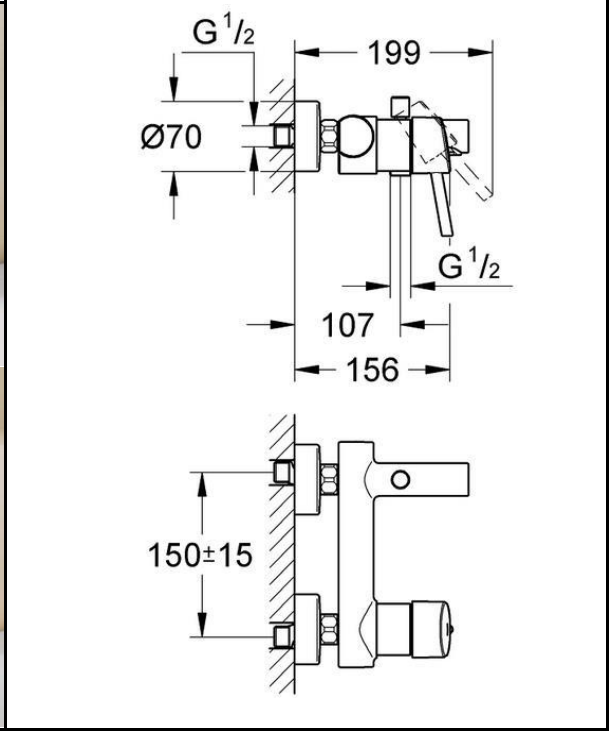

PROJECT		REF		REV	ITEM CODE	
LOCATION		DATE			PAGE	

SANITARY WARE SPECIFICATION SHEET

Item Descriptions	GROHE (Germany) "Concetto" Wall mounted chrome plated single-lever bath/shower mixer 1/2"	<p>Illustration/ Drawing</p>
Dimensions	L199 x W150 x H70 mm	
Model	32210001	
Finish	Chrome Plated	
Country of origin	Thailand	
Manufacturer	GROHE AG	
Supplier	Acme Sanitary Ware Co. Ltd Mr. Eric Wong/ Mr. Don Yuen	
Contact Tel/Fax E-mail Website	(852) 2388-7171 / (852) 2710-8012 acme@acmesanitary.com.hk www.acmesanitary.com.hk	

"Concetto"
Single-lever bath/shower mixer 1/2"

- wall mounted
- metal lever
- **GROHE SilkMove** 46 mm ceramic cartridge
- **GROHE StarLight** chrome finish
- adjustable flow rate limiter
- automatic diverter: bath/shower
- mousseur
- integrated non-return valve in the shower outlet 1/2"
- S-unions
- protected against backflow
- optional temperature limiter (46 308 000)

Pos.-nr.	Prod. description	Order-nr.
1	Lever	46723000
2	Cap	46578000
3	Cartridge	46048000
4	Mousseur	13952000
5	Diverter knob	64309000
6	Diverter	65655000
7	Non-return valve	08565000
8	Screw connection 1/2"	45044000
9	S-union	12662000
10	Temperature limiter	46375000*
11	Special spanner	19377000*
12	Extension 3/4", 20 mm	0713000M*